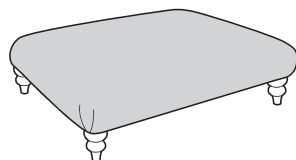

Please use this guide when ordering the following pieces to clarify cover options.

4 Seater Sofa (4ST)

3 Seater Sofa (3ST)

2 Seater Sofa (2ST)

Love Chair (LOV)

Armchair (1ST)

-  **COVER 1**
(BODY)
-  **COVER 2**
(SCATTER)
-  **COVER 3**
(BOLSTER)

Scatter Cushions

Front = Cover 2
Piping = Cover 1
Back = Cover 1

Bolster Cushion

Front = Cover 3
Piping = Cover 1
Back = Cover 1

DAVENPORT COVER GUIDE: PILLOW BACK

Please use this guide when ordering the following pieces to clarify cover options.

4 Seater Sofa (4ST)

3 Seater Sofa (3ST)

2 Seater Sofa (2ST)

-  **COVER 1**
(BODY)
-  **COVER 2**
(PILLOW)
-  **COVER 3**
(PILLOW)
-  **COVER 4**
(SCATTER)

Scatter Cushions

Front = Cover 4
Piping = Cover 1
Back = Cover 1

SUGGESTED ACCENT PIECES

York Accent Chair (ACH)

Davenport Footstool (FST)

Davenport Storage Footstool (FSS)

MANUFACTURER MEMBER

DAVENPORT DIMENSIONS (CM)

AVAILABLE PIECES	HEIGHT 1	WIDTH 2	DEPTH 3	SEAT HEIGHT 4	SEAT DEPTH 5	SEAT WIDTH 6	ACCESS DIAGONAL 7	OUTBACK HEIGHT 8	ARM HEIGHT 9	WEIGHT (KG)	PILLOW BACK NUMBER	SCATTER CUSHIONS & BOLSTERS
4 SEATER SOFA (4ST)	104	235	98	57	61	182	250	78	76	68.5	5	2 scatters, 1 bolster
3 SEATER SOFA (3ST)	104	206	98	57	61	154	223	78	76	65.6	5	2 scatters, 1 bolster
2 SEATER SOFA (2ST)	104	186	98	57	61	131	206	78	76	53	3	2 scatters
LOVE CHAIR (LOV)	104	132	98	57	61	76	159	78	76	41	N/A	2 scatters
ARMCHAIR (1ST)	104	120	98	57	61	62	147	78	76	40	N/A	1 scatter
ACCENT PIECES												
YORK ACCENT CHAIR (ACH)	85	76	81	45	50	48	N/A	N/A	N/A	19.5	N/A	1 scatter
DAVENPORT FOOTSTOOL (FST)	37	92	92	N/A	N/A	N/A	114	N/A	N/A	18	N/A	N/A
DAVENPORT STORAGE FOOTSTOOL (FSS)	41	93	71	N/A	N/A	N/A	N/A	N/A	N/A	24.5	N/A	N/A