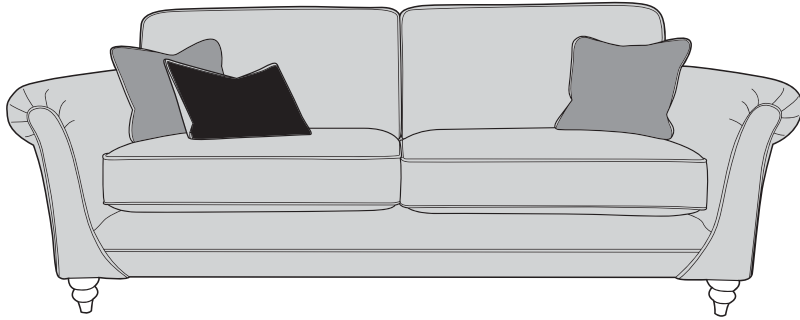

Davenport Collection

3 seater pillow back shown in Marlon Natural (Cover 1), Akari Ink (Cover 2), Avon Check Linen (Cover 3) and Jace Linen (Cover 4).
Love chair shown in Dion Husk (Cover 1) and Avon Stripe Linen (Cover 2).

Colours represented are to be used as a guide only, colour shadings can vary slightly from each roll of fabric. Please refer to manufacturers swatch for more colour options.

DuoFlex

16/04/2025

DAVENPORT COVER GUIDE: STANDARD BACK

Please use this guide when ordering the following pieces to clarify cover options.

4 Seater Sofa (4ST)

3 Seater Sofa (3ST)

2 Seater Sofa (2ST)

Love Chair (LOV)

Armchair (1ST)

-  **COVER 1**
(BODY)
-  **COVER 2**
(SCATTER)
-  **COVER 3**
(BOLSTER)

4 Seater Sofa (4ST)

3 Seater Sofa (3ST)

2 Seater Sofa (2ST)

-  **COVER 1**
(BODY)
-  **COVER 2**
(PILLOW)
-  **COVER 3**
(PILLOW)
-  **COVER 4**
(SCATTER)

Scatter Cushions

Front = Cover 4
Piping = Cover 1
Back = Cover 1