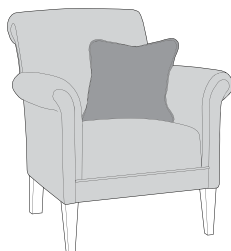

Please use this guide when ordering the following pieces to clarify cover options.

4 Seater Sofa (4ST)

3 Seater Sofa (3ST)

2 Seater Sofa (2ST)

Love Chair (LOV)

Armchair (1ST)

-  **COVER 1**
(BODY)
-  **COVER 2**
(SCATTER)
-  **COVER 3**
(BOLSTER)

Scatter Cushions

Front = Cover 2
Piping = Cover 1
Back = Cover 1

Bolster Cushion

Front = Cover 3
Piping = Cover 1
Back = Cover 1

DAVENPORT COVER GUIDE: PILLOW BACK

Please use this guide when ordering the following pieces to clarify cover options.

4 Seater Sofa (4ST)

3 Seater Sofa (3ST)

2 Seater Sofa (2ST)

-  **COVER 1**
(BODY)
-  **COVER 2**
(PILLOW)
-  **COVER 3**
(PILLOW)
-  **COVER 4**
(SCATTER)

Scatter Cushions

Front = Cover 4
Piping = Cover 1
Back = Cover 1

SUGGESTED ACCENT PIECES

York Accent Chair (ACH)

Davenport Footstool (FST)

Davenport Storage Footstool (FSS)

MANUFACTURER MEMBER

DAVENPORT DIMENSIONS (CM)

AVAILABLE PIECES	HEIGHT 1	WIDTH 2	DEPTH 3	SEAT HEIGHT 4	SEAT DEPTH 5	SEAT WIDTH 6	ACCESS DIAGONAL 7	OUTBACK HEIGHT 8	ARM HEIGHT 9	WEIGHT (KG)	PILLOW BACK NUMBER	SCATTER CUSHIONS & BOLSTERS
4 SEATER SOFA (4ST)	104	235	98	57	61	182	250	78	76	68.5	5	2 scatters, 1 bolster
3 SEATER SOFA (3ST)	104	206	98	57	61	154	223	78	76	65.6	5	2 scatters, 1 bolster
2 SEATER SOFA (2ST)	104	186	98	57	61	131	206	78	76	53	3	2 scatters
LOVE CHAIR (LOV)	104	132	98	57	61	76	159	78	76	41	N/A	2 scatters
ARMCHAIR (1ST)	104	120	98	57	61	62	147	78	76	40	N/A	1 scatter
ACCENT PIECES												
YORK ACCENT CHAIR (ACH)	85	76	81	45	50	48	N/A	N/A	N/A	19.5	N/A	1 scatter
DAVENPORT FOOTSTOOL (FST)	37	92	92	N/A	N/A	N/A	114	N/A	N/A	18	N/A	N/A
DAVENPORT STORAGE FOOTSTOOL (FSS)	41	93	71	N/A	N/A	N/A	N/A	N/A	N/A	24.5	N/A	N/A