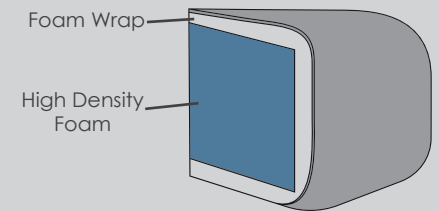

CARE GUIDE

To improve the longevity of your hand-made furniture, we recommend turning cushions often to ensure even wear over time. For further information on maintaining your furniture, please refer to the Care Guide located under the seat platform.