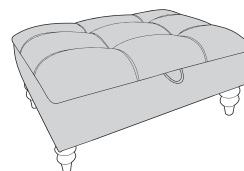

Scatter Cushions

Front = Cover 2
Piping = Cover 1
Back = Cover 1

Bolster Cushion

Front = Cover 3
Piping = Cover 1
Back = Cover 1

DAVENPORT COVER GUIDE: PILLOW BACK

Please use this guide when ordering the following pieces to clarify cover options.

4 Seater Sofa (4ST)

3 Seater Sofa (3ST)

2 Seater Sofa (2ST)

-  **COVER 1**
(BODY)
-  **COVER 2**
(PILLOW)
-  **COVER 3**
(PILLOW)
-  **COVER 4**
(SCATTER)

Scatter Cushions

Front = Cover 4
Piping = Cover 1
Back = Cover 1

SUGGESTED ACCENT PIECES

York Accent Chair (ACH)

Davenport Footstool (FST)

Davenport Storage Footstool (FSS)

MANUFACTURER MEMBER

DAVENPORT DIMENSIONS (CM)

AVAILABLE PIECES	HEIGHT 1	WIDTH 2	DEPTH 3	SEAT HEIGHT 4	SEAT DEPTH 5	SEAT WIDTH 6	ACCESS DIAGONAL 7	OUTBACK HEIGHT 8	ARM HEIGHT 9	WEIGHT (KG)	PILLOW BACK NUMBER	SCATTER CUSHIONS & BOLSTERS
4 SEATER SOFA (4ST)	104	235	98	57	61	182	250	78	76	68.5	5	2 scatters, 1 bolster
3 SEATER SOFA (3ST)	104	206	98	57	61	154	223	78	76	65.6	5	2 scatters, 1 bolster
2 SEATER SOFA (2ST)	104	186	98	57	61	131	206	78	76	53	3	2 scatters
LOVE CHAIR (LOV)	104	132	98	57	61	76	159	78	76	41	N/A	2 scatters
ARMCHAIR (1ST)	104	120	98	57	61	62	147	78	76	40	N/A	1 scatter
ACCENT PIECES												
YORK ACCENT CHAIR (ACH)	85	76	81	45	50	48	N/A	N/A	N/A	19.5	N/A	1 scatter
DAVENPORT FOOTSTOOL (FST)	37	92	92	N/A	N/A	N/A	114	N/A	N/A	18	N/A	N/A
DAVENPORT STORAGE FOOTSTOOL (FSS)	41	93	71	N/A	N/A	N/A	N/A	N/A	N/A	24.5	N/A	N/A