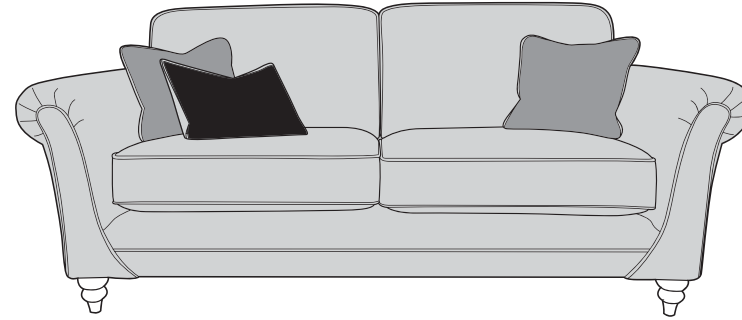

Davenport Collection

3 seater pillow back shown in Marlon Natural (Cover 1), Akari Ink (Cover 2), Avon Check Linen (Cover 3) and Jace Linen (Cover 4).
Love chair shown in Dion Husk (Cover 1) and Avon Stripe Linen (Cover 2).

Colours represented are to be used as a guide only, colour shadings can vary slightly from each roll of fabric. Please refer to manufacturers swatch for more colour options.

DuoFlex

16/04/2025

DAVENPORT COVER GUIDE: STANDARD BACK

Please use this guide when ordering the following pieces to clarify cover options.

4 Seater Sofa (4ST)

3 Seater Sofa (3ST)

2 Seater Sofa (2ST)

Love Chair (LOV)

Armchair (1ST)

-  **COVER 1**
(BODY)
-  **COVER 2**
(SCATTER)
-  **COVER 3**
(BOLSTER)