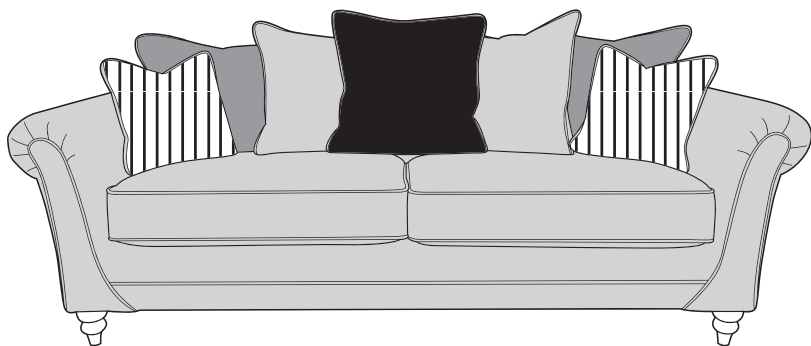

Please use this guide when ordering the following pieces to clarify cover options.

4 Seater Sofa (4ST)

3 Seater Sofa (3ST)

2 Seater Sofa (2ST)

Love Chair (LOV)

Armchair (1ST)

-  **COVER 1**
(BODY)
-  **COVER 2**
(SCATTER)
-  **COVER 3**
(BOLSTER)

Scatter Cushions

Front = Cover 2
Piping = Cover 1
Back = Cover 1

Bolster Cushion

Front = Cover 3
Piping = Cover 1
Back = Cover 1

DAVENPORT COVER GUIDE: PILLOW BACK

Please use this guide when ordering the following pieces to clarify cover options.

4 Seater Sofa (4ST)

3 Seater Sofa (3ST)

2 Seater Sofa (2ST)

-  **COVER 1**
(BODY)
-  **COVER 2**
(PILLOW)
-  **COVER 3**
(PILLOW)
-  **COVER 4**
(SCATTER)

Scatter Cushions

Front = Cover 4
Piping = Cover 1
Back = Cover 1