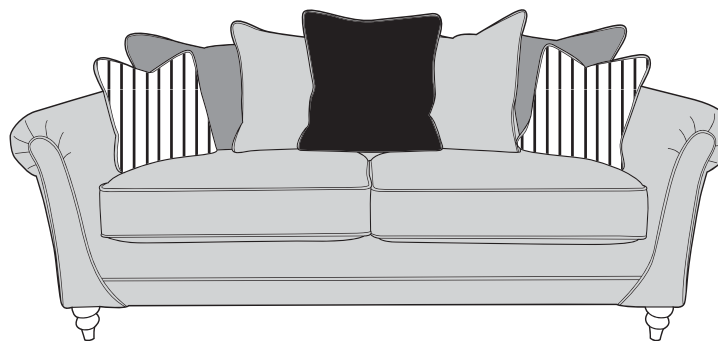

Please use this guide when ordering the following pieces to clarify cover options.

4 Seater Sofa (4ST)

3 Seater Sofa (3ST)

2 Seater Sofa (2ST)

Love Chair (LOV)

Armchair (1ST)

-  **COVER 1**
(BODY)
-  **COVER 2**
(SCATTER)
-  **COVER 3**
(BOLSTER)

Scatter Cushions

Front = Cover 2
Piping = Cover 1
Back = Cover 1

Bolster Cushion

Front = Cover 3
Piping = Cover 1
Back = Cover 1

DAVENPORT COVER GUIDE: PILLOW BACK

Please use this guide when ordering the following pieces to clarify cover options.

4 Seater Sofa (4ST)

3 Seater Sofa (3ST)

2 Seater Sofa (2ST)

-  **COVER 1**
(BODY)
-  **COVER 2**
(PILLOW)
-  **COVER 3**
(PILLOW)
-  **COVER 4**
(SCATTER)

Scatter Cushions

Front = Cover 4
Piping = Cover 1
Back = Cover 1