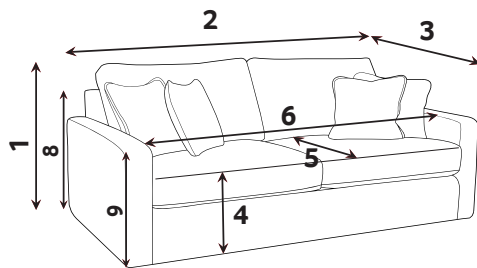

DAVENPORT DIMENSIONS (CM)

AVAILABLE PIECES	HEIGHT 1	WIDTH 2	DEPTH 3	SEAT HEIGHT 4	SEAT DEPTH 5	SEAT WIDTH 6	ACCESS DIAGONAL 7	OUTBACK HEIGHT 8	ARM HEIGHT 9	WEIGHT (KG)	PILLOW BACK NUMBER	SCATTER CUSHIONS & BOLSTERS
4 SEATER SOFA (4ST)	104	235	98	57	61	182	250	78	76	68.5	5	2 scatters, 1 bolster
3 SEATER SOFA (3ST)	104	206	98	57	61	154	223	78	76	65.6	5	2 scatters, 1 bolster
2 SEATER SOFA (2ST)	104	186	98	57	61	131	206	78	76	53	3	2 scatters
LOVE CHAIR (LOV)	104	132	98	57	61	76	159	78	76	41	N/A	2 scatters
ARMCHAIR (1ST)	104	120	98	57	61	62	147	78	76	40	N/A	1 scatter
ACCENT PIECES												
YORK ACCENT CHAIR (ACH)	85	76	81	45	50	48	N/A	N/A	N/A	19.5	N/A	1 scatter
DAVENPORT FOOTSTOOL (FST)	37	92	92	N/A	N/A	N/A	114	N/A	N/A	18	N/A	N/A
DAVENPORT STORAGE FOOTSTOOL (FSS)	41	93	71	N/A	N/A	N/A	N/A	N/A	N/A	24.5	N/A	N/A

- Hardwood & composite board frame.
- Dowelled, screwed, glued & stapled joinery.
- Available with a choice of Mid Oak & Walnut feet.

- Reversible, high performance DuoFlex seating.
- Fibre filled standard backs for added comfort.
- Sumptuous feather filled pillow backs.
- Feather filled scatters and bolsters included.

- Serpentine seat springs & silent wire.
- Elasticated back webbing.

DIMENSION GUIDE

1 - HEIGHT
2 - WIDTH

3 - DEPTH
4 - SEAT HEIGHT

5 - SEAT DEPTH (STD & PILLOW)
6 - SEAT WIDTH

7 - DIAGONAL ACCESS
8 - OUTBACK HEIGHT
9 - ARM HEIGHT

Illustrations used for reference only.

Check the diagonal access dimension to ensure furniture will fit in your home.