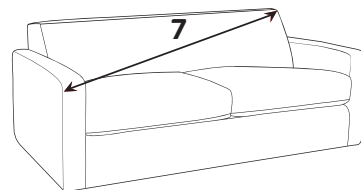

SUGGESTED ACCENT PIECES

York Accent Chair (ACH)

Davenport Footstool (FST)

Davenport Storage Footstool (FSS)

MANUFACTURER MEMBER

DAVENPORT DIMENSIONS (CM)

AVAILABLE PIECES	HEIGHT 1	WIDTH 2	DEPTH 3	SEAT HEIGHT 4	SEAT DEPTH 5	SEAT WIDTH 6	ACCESS DIAGONAL 7	OUTBACK HEIGHT 8	ARM HEIGHT 9	WEIGHT (KG)	PILLOW BACK NUMBER	SCATTER CUSHIONS & BOLSTERS
4 SEATER SOFA (4ST)	104	235	98	57	61	182	250	78	76	68.5	5	2 scatters, 1 bolster
3 SEATER SOFA (3ST)	104	206	98	57	61	154	223	78	76	65.6	5	2 scatters, 1 bolster
2 SEATER SOFA (2ST)	104	186	98	57	61	131	206	78	76	53	3	2 scatters
LOVE CHAIR (LOV)	104	132	98	57	61	76	159	78	76	41	N/A	2 scatters
ARMCHAIR (1ST)	104	120	98	57	61	62	147	78	76	40	N/A	1 scatter
ACCENT PIECES												
YORK ACCENT CHAIR (ACH)	85	76	81	45	50	48	N/A	N/A	N/A	19.5	N/A	1 scatter
DAVENPORT FOOTSTOOL (FST)	37	92	92	N/A	N/A	N/A	114	N/A	N/A	18	N/A	N/A
DAVENPORT STORAGE FOOTSTOOL (FSS)	41	93	71	N/A	N/A	N/A	N/A	N/A	N/A	24.5	N/A	N/A

- * Serpentine seat springs & silent wire.
- * Elasticated back webbing.

DIMENSION GUIDE

1 - HEIGHT
2 - WIDTH

3 - DEPTH
4 - SEAT HEIGHT

5 - SEAT DEPTH (STD & PILLOW)
6 - SEAT WIDTH

7 - DIAGONAL ACCESS
8 - OUTBACK HEIGHT
9 - ARM HEIGHT

Illustrations used for reference only.

Check the diagonal access dimension to ensure furniture will fit in your home.

Please note: All dimension are approximate. Allow tolerance of +/- 2.5cm.

DuoFlex

A high density foam seat with a foam wrap. DuoFlex seat cushions are fully reversible.